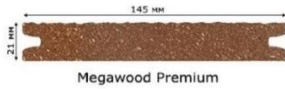

CP Timber Ltd

Tel: 01457 866544
Email: Sales@cptimber.com

Composite Decking PEFC 100%

21mm x 145mm

Classic

	3.0m	4.8m
Nature Brown	6 pcs	20 pcs
Nut Brown	2 pcs	95 pcs
Basalt Grey	90 pcs	-

21mm x 145mm

Premium

	3.0m	4.8m
Nature Brown	4 pcs	79 pcs
Nut Brown	2 pcs	81 pcs
Basalt Grey	4 pcs	197 pcs

Packs 50/25
17mm x 72mm
40mm x 60mm
40mm x 112mm

Accessories

Metal clips/edge clips – fix at 500mm
Edge Boards in Grey, Nature or Nut Brown = 3.6m
Sub Construction 3.6m
Construction Plank 3.6m

All Accessories shown are available from our stock

Composite Decking PEFC 100%

19mm X 130mm

Trend

Reversible Grooved/Reeded Graphite **3.0m**
Packs of 112pcs or pcs as needed available
(335pcs available now from stock)